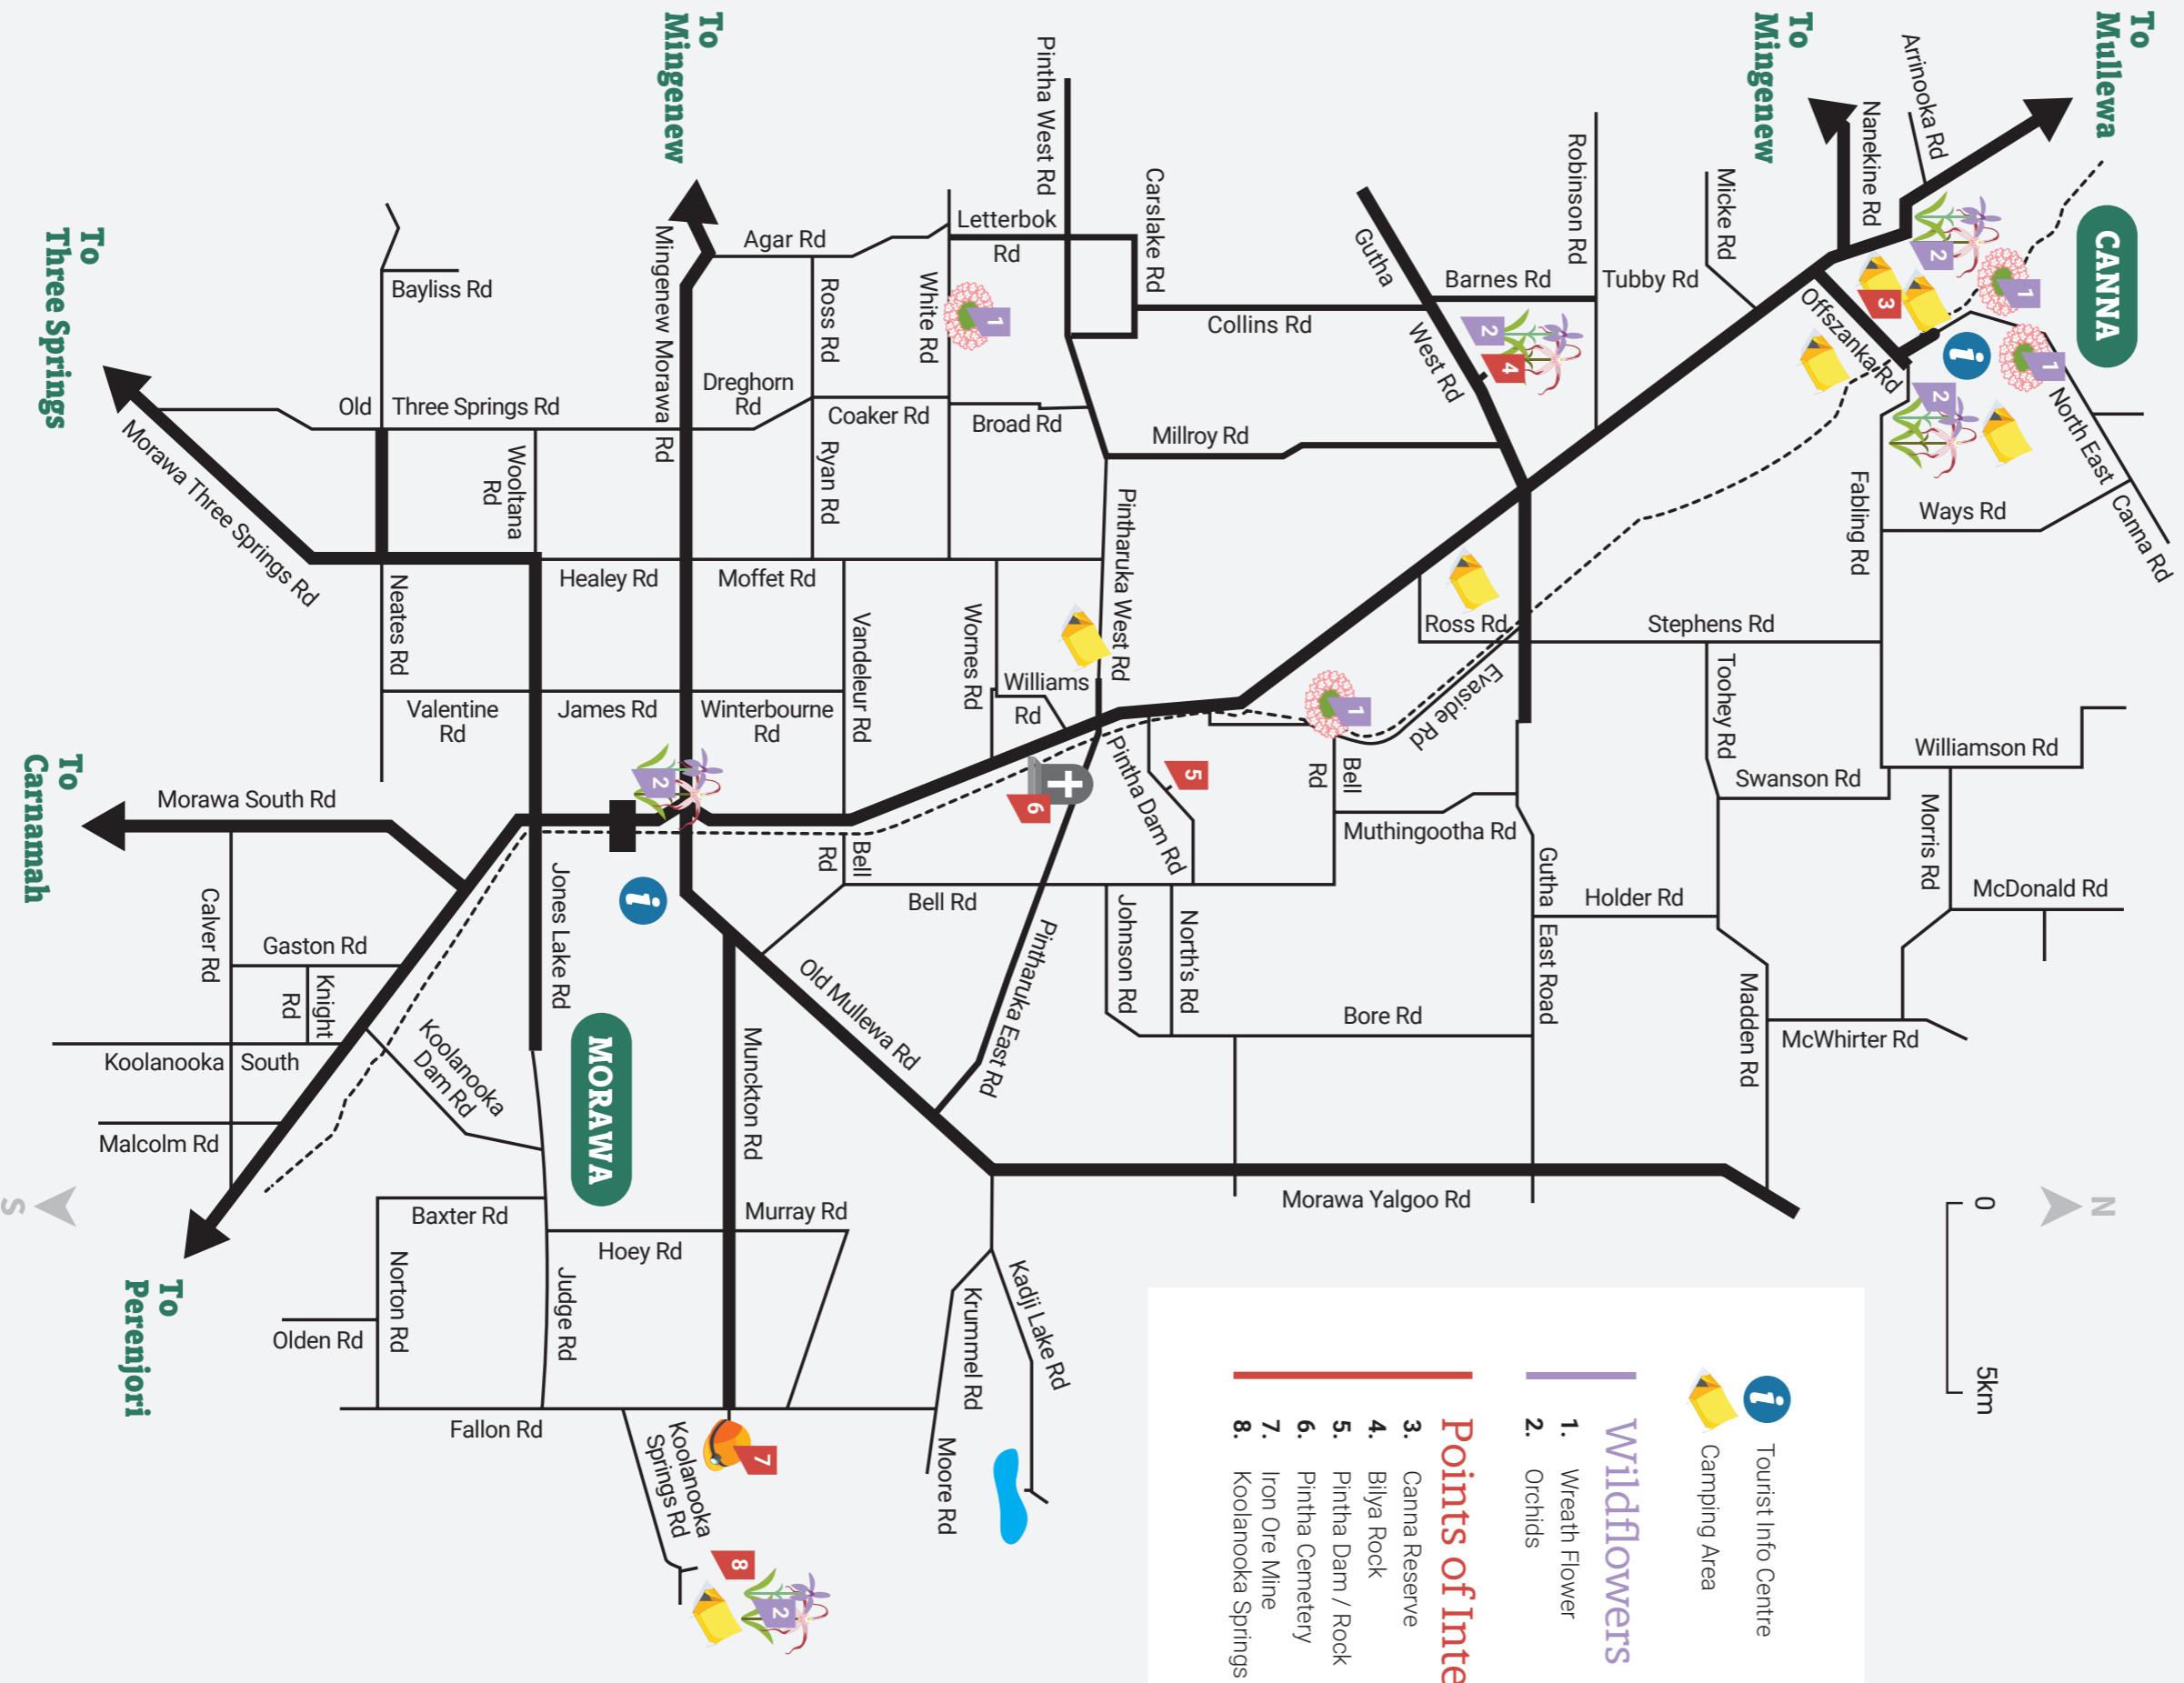

Shire of Morawa

Town Map

Morawa Townsite

Town Facilities and Services

1. Tourist Info Centre
2. Shire Administration & Library
3. Youth Centre
4. Police Station
5. Post Office
6. School
7. Fuel Station
8. Roadhouse & Fuel
9. TransWA Bus Depot
10. Public toilets and dump point
11. Public toilets
12. Olympic Swimming Pool
13. Business Precinct (food, hardware, clothes etc.)
14. Morawa College of Agriculture
15. Community Resource Centre (govt. services and bus tickets)

Health Services

16. Hospital
17. Doctors Surgery
18. Pharmacy

Points of Interest

19. Museum
20. Masonic Hall
21. Cemetary
22. Pioneer Cemetary
23. War Memorial
24. Town Hall and Old Road Board Building
25. Old Water Tower
26. Wildflowers
27. Heritage Walk Trail (window and street signage)
28. Former Lutheran Church

Churches

29. St David's Anglican Church
30. Holy Cross Catholic Church (A Monsignor Hawes Church)
31. Church of Christ

Accommodation

32. Caravan Park & Chalets
33. Morawa Hotel & Motel
34. Everlastings Guest Accommodation

Shire of Morawa

Morawa District Map

 Tourist Info Centre
 Camping Area

Wildflowers

- 1. Wreath Flower
- 2. Orchids

Points of Interest

- 3. Canna Reserve
- 4. Bilya Rock
- 5. Pintha Dam / Rock
- 6. Pintha Cemetery
- 7. Iron Ore Mine
- 8. Koolanooka Springs