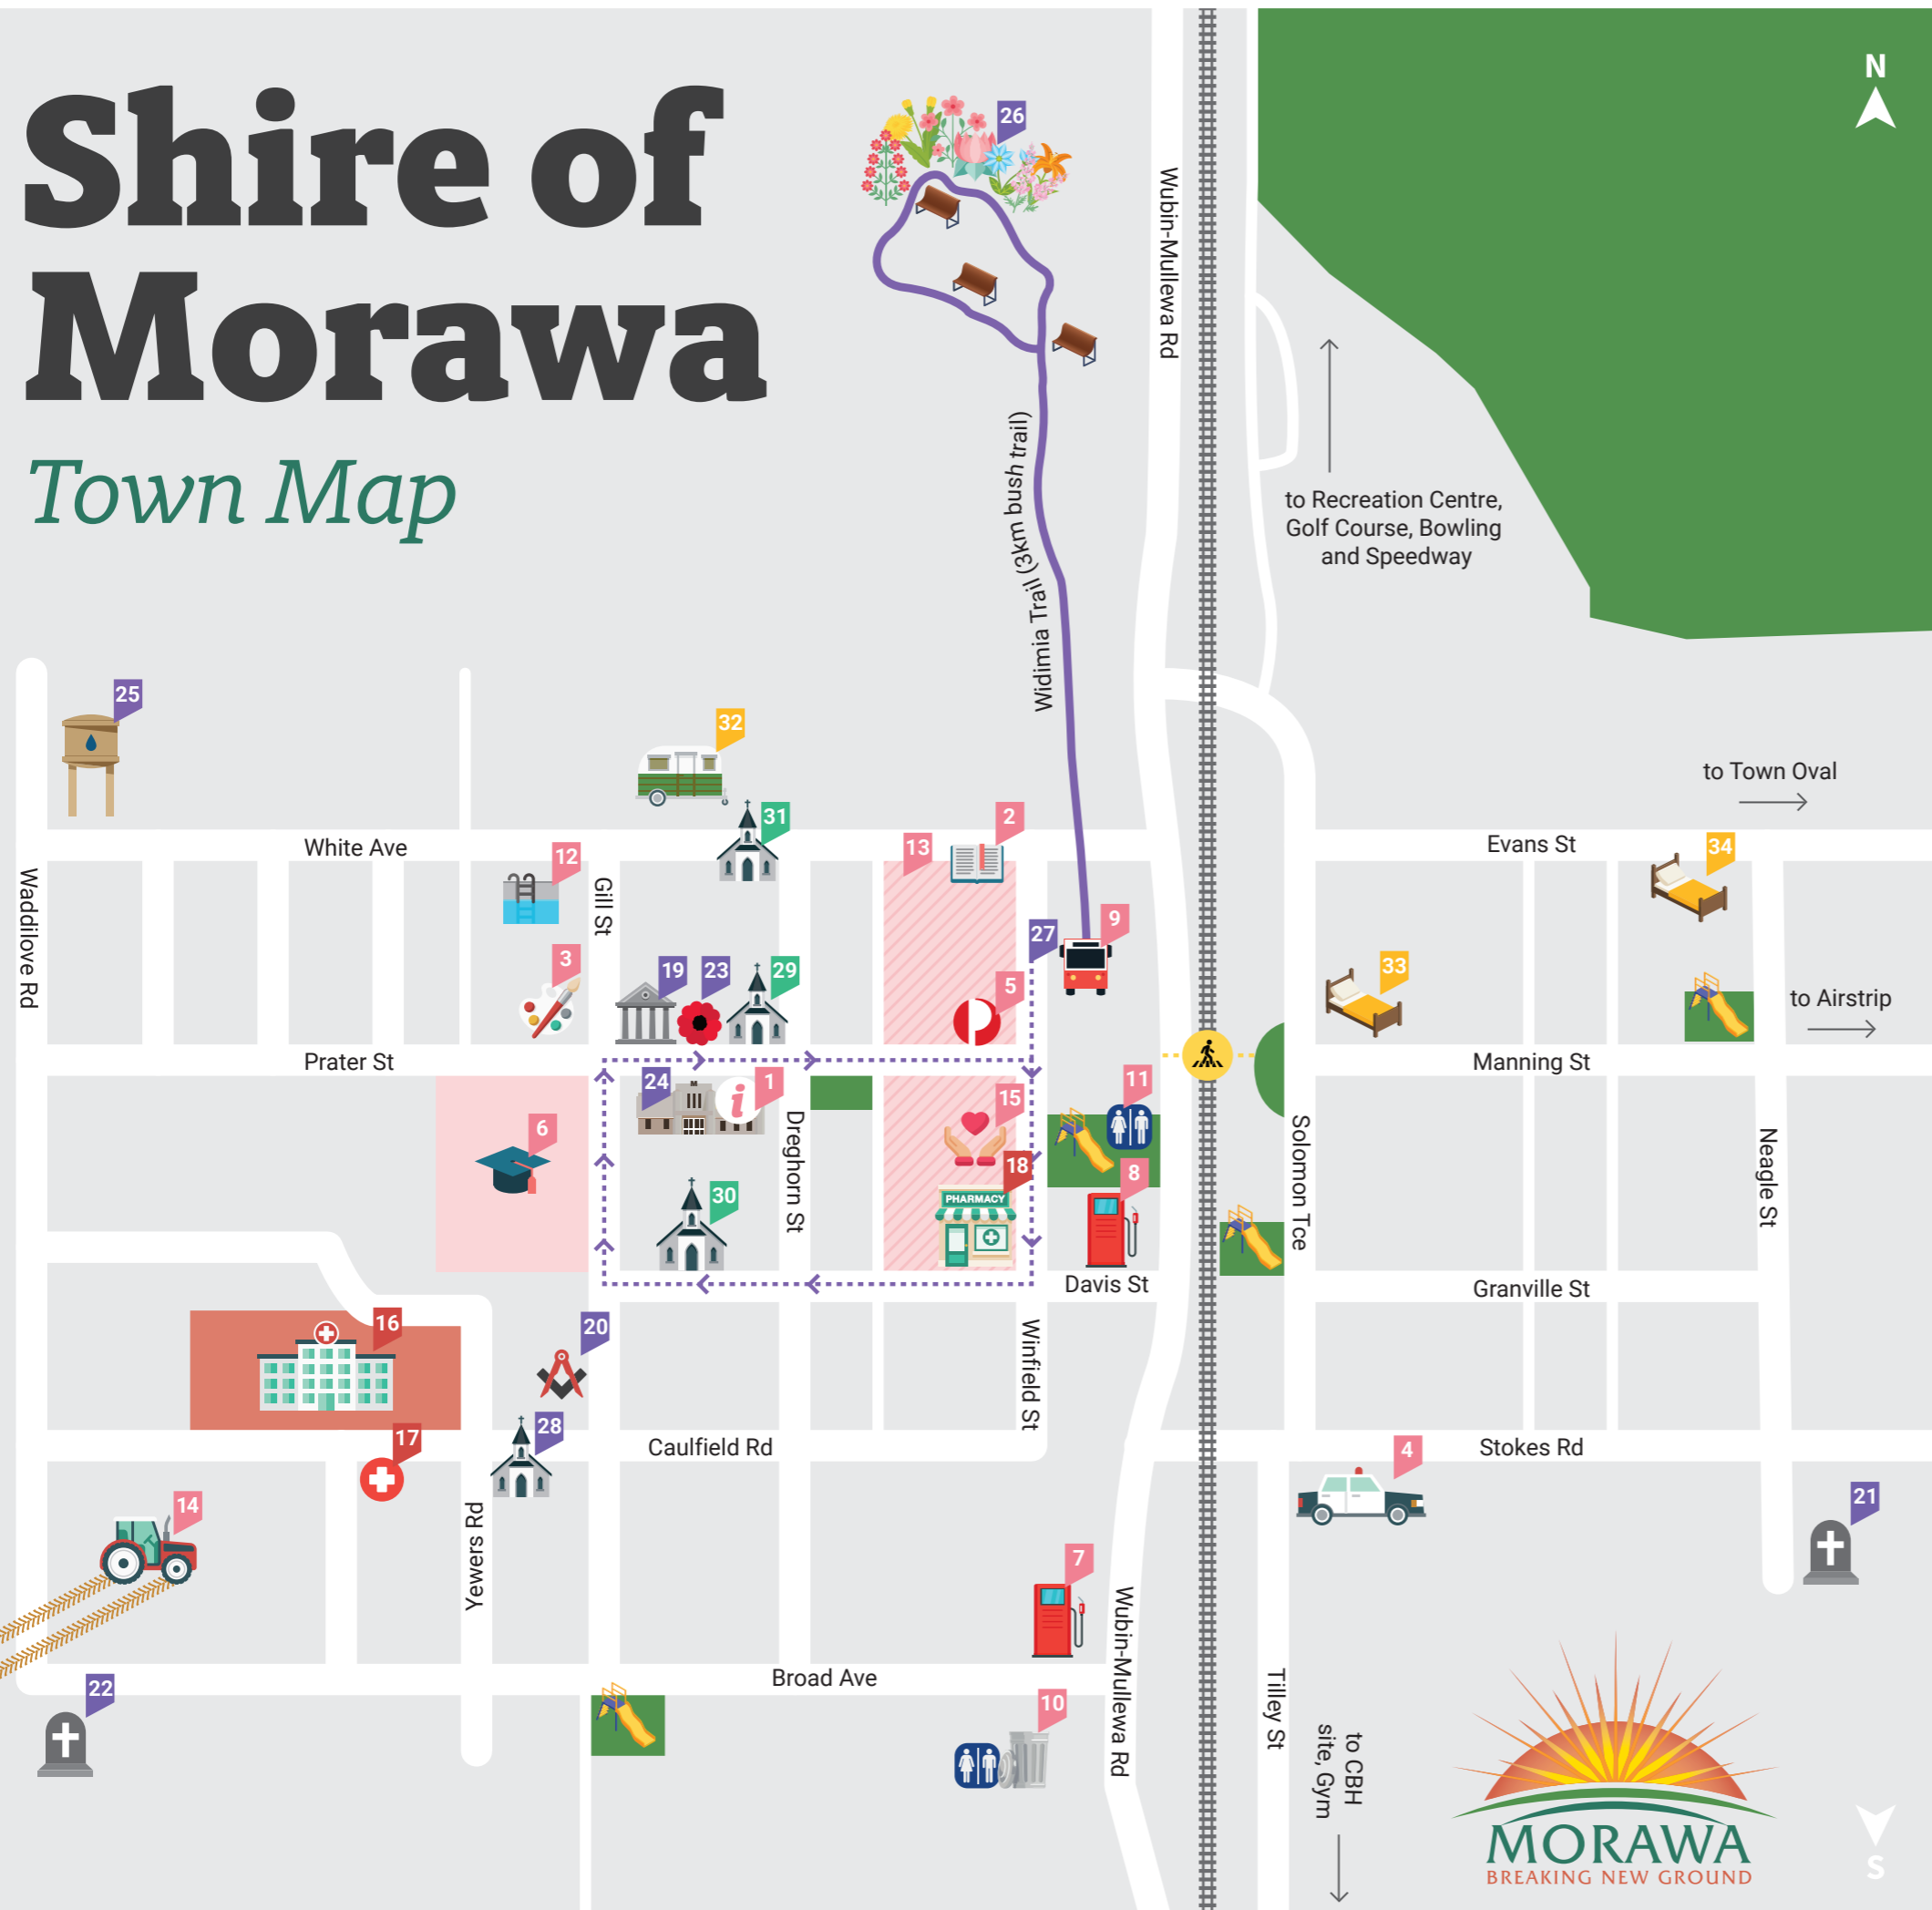

Shire of Morawa

Town Map

Morawa Townsite

Town Facilities and Services

1. Tourist Info Centre
2. Shire Administration & Library
3. Youth Centre
4. Police Station
5. Post Office
6. School
7. Fuel Station
8. Roadhouse & Fuel
9. TransWA Bus Depot
10. Public toilets and dump point
11. Public toilets
12. Olympic Swimming Pool
13. Business Precinct (food, hardware, clothes etc.)
14. Morawa College of Agriculture
15. Community Resource Centre (govt. services and bus tickets)

Health Services

16. Hospital
17. Doctors Surgery
18. Pharmacy

Points of Interest

19. Museum
20. Masonic Hall
21. Cemetary
22. Pioneer Cemetary
23. War Memorial
24. Town Hall and Old Road Board Building
25. Old Water Tower
26. Wildflowers
27. Heritage Walk Trail (window and street signage)
28. Former Lutheran Church

Churches

29. St David's Anglican Church
30. Holy Cross Catholic Church (A Monsignor Hawes Church)
31. Church of Christ

Accommodation

32. Caravan Park & Chalets
33. Morawa Hotel & Motel
34. Everlastings Guest Accommodation

Shire of Morawa

Morawa District Map

 Tourist Info Centre
 Camping Area

Wildflowers

- 1. Wreath Flower
- 2. Orchids

Points of Interest

- 3. Canna Reserve
- 4. Bilya Rock
- 5. Pintha Dam / Rock
- 6. Pintha Cemetery
- 7. Iron Ore Mine
- 8. Koolanooka Springs